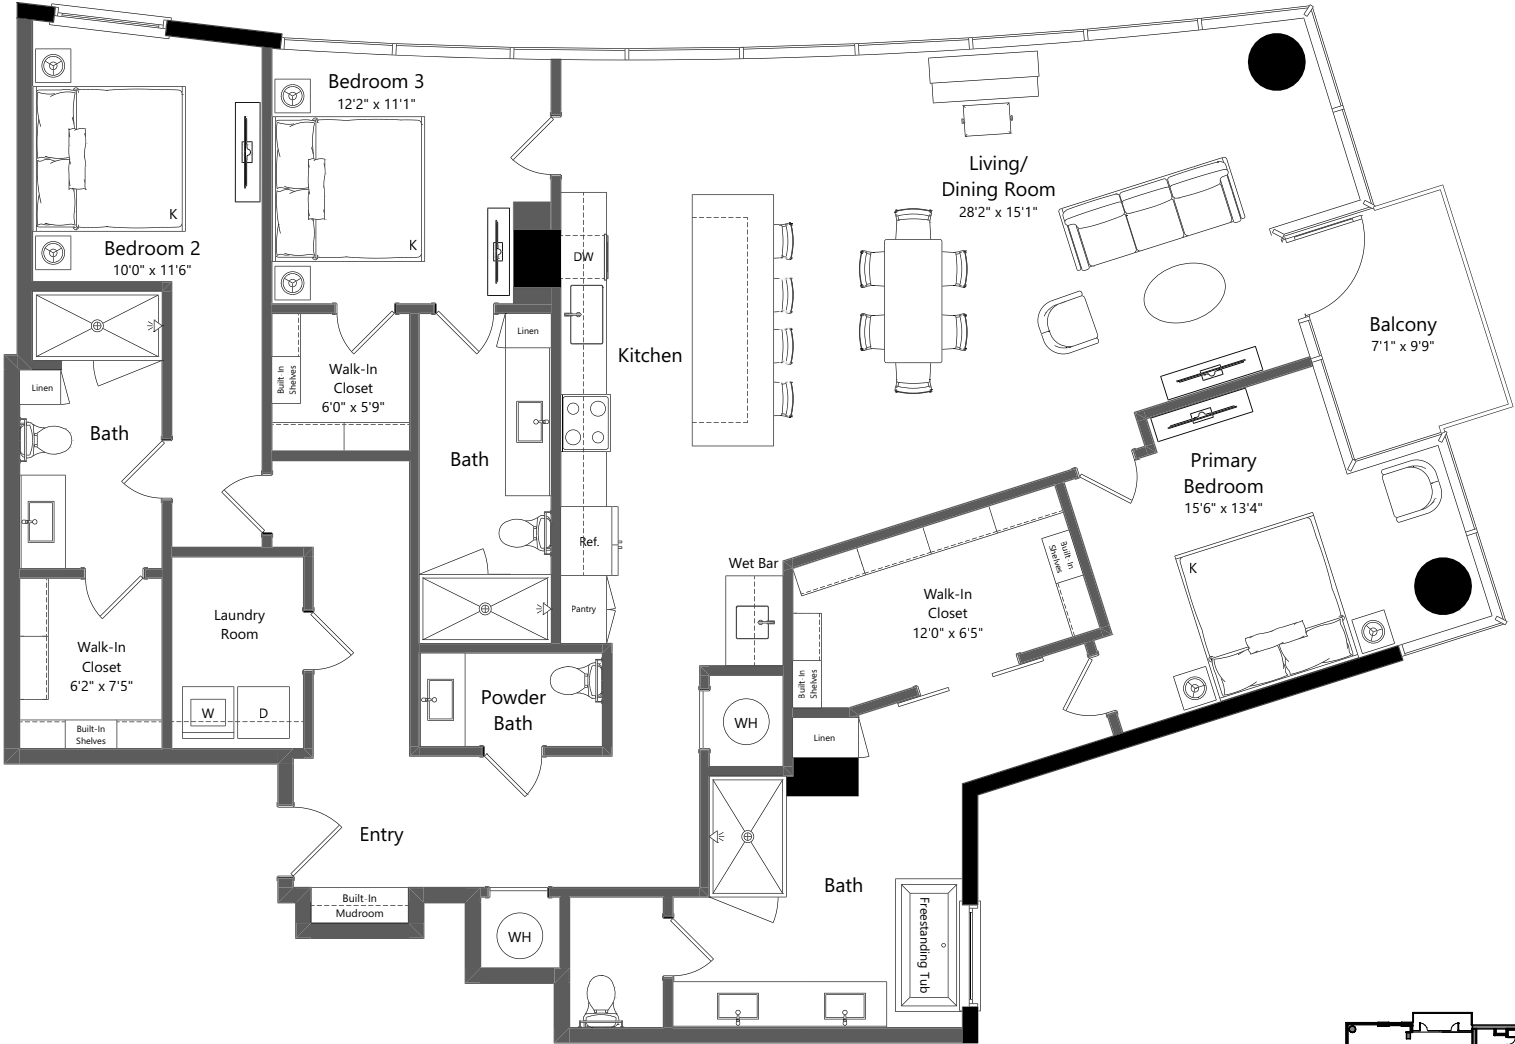

3 BED | 3.5 BATH
2210 SQ. FT

FLOOR 26-28

C2

Square footage and measurements as indicated on plan is approximate. Layouts shown at unit interiors are for general reference only and are not intended to depict precisely the actual as-built conditions. Furnishings not included.