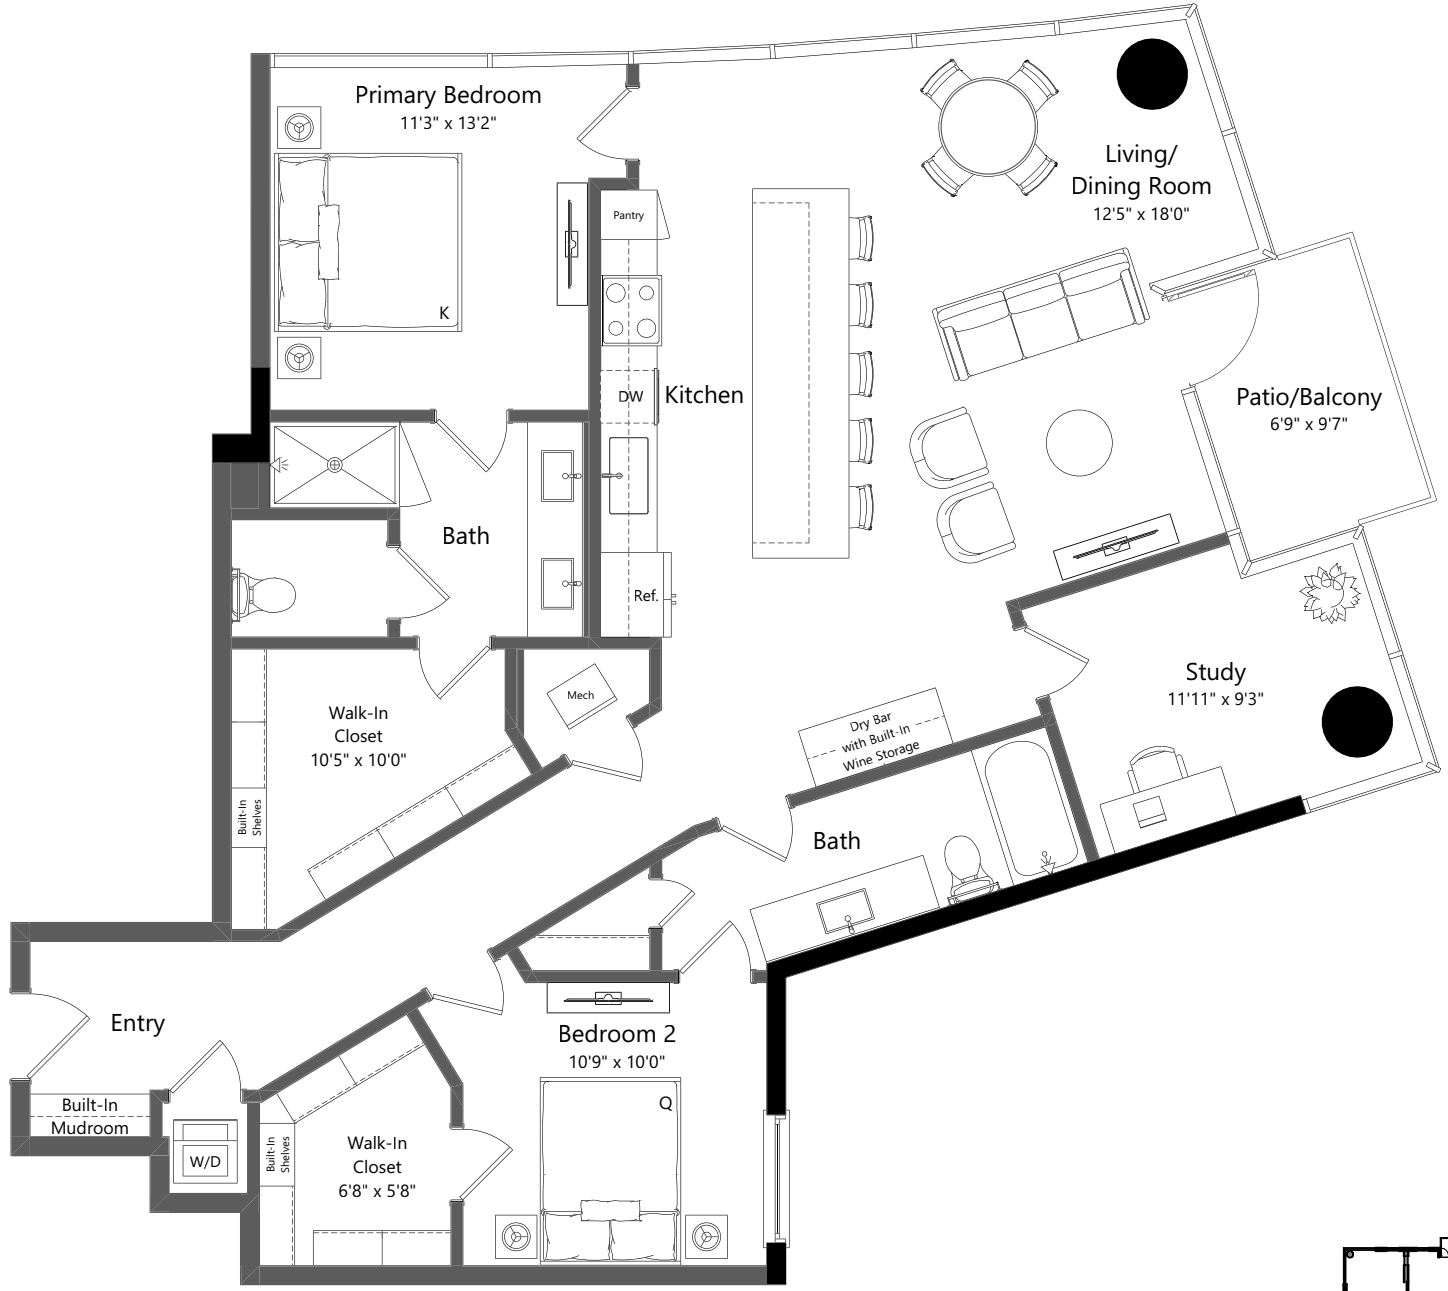

2 BED | 2 BATH | STUDY
1459 SQ. FT

FLOORS 16-22

Square footage and measurements as indicated on plan is approximate. Layouts shown at unit interiors are for general reference only and are not intended to depict precisely the actual as-built conditions. Furnishings not included.

B5