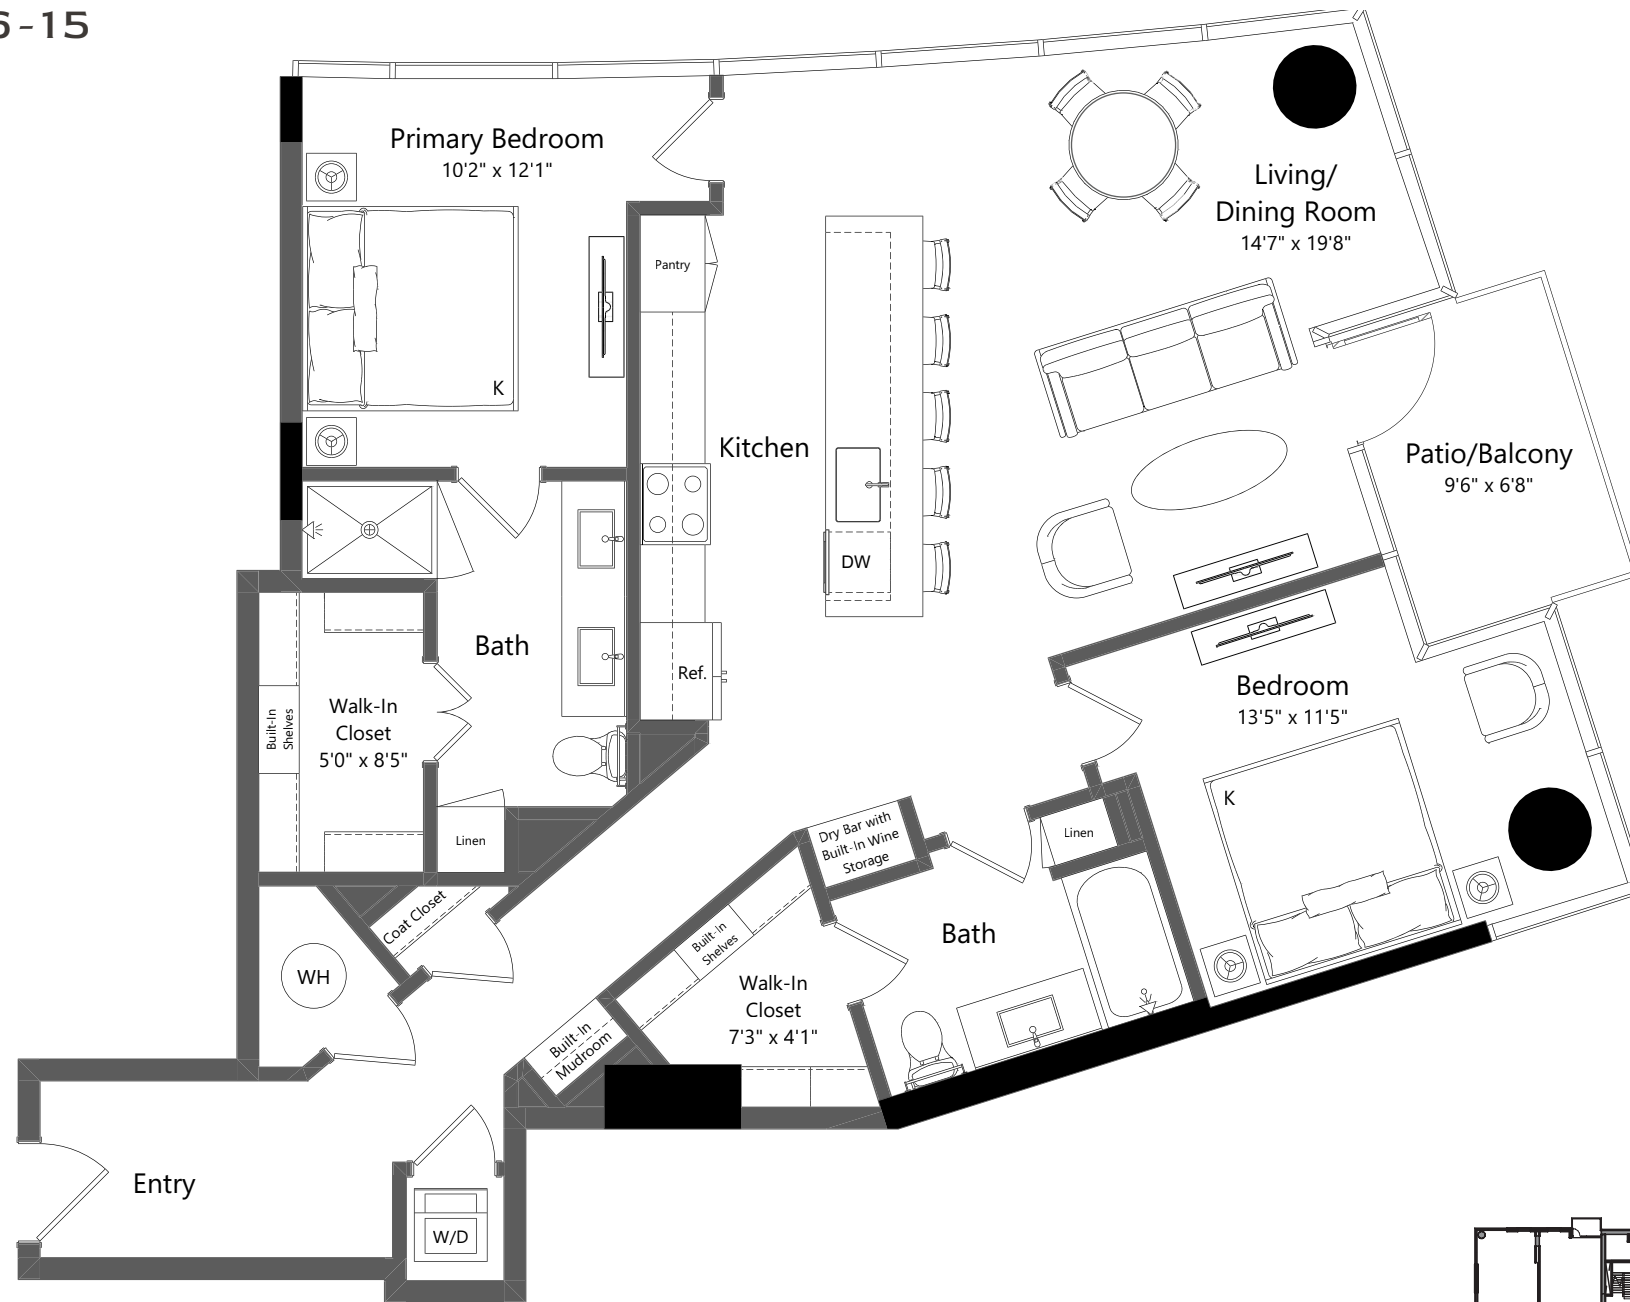

2 BED | 2 BATH
1270 SQ. FT

FLOORS 6-15

Square footage and measurements as indicated on plan is approximate. Layouts shown at unit interiors are for general reference only and are not intended to depict precisely the actual as-built conditions. Furnishings not included.

B3