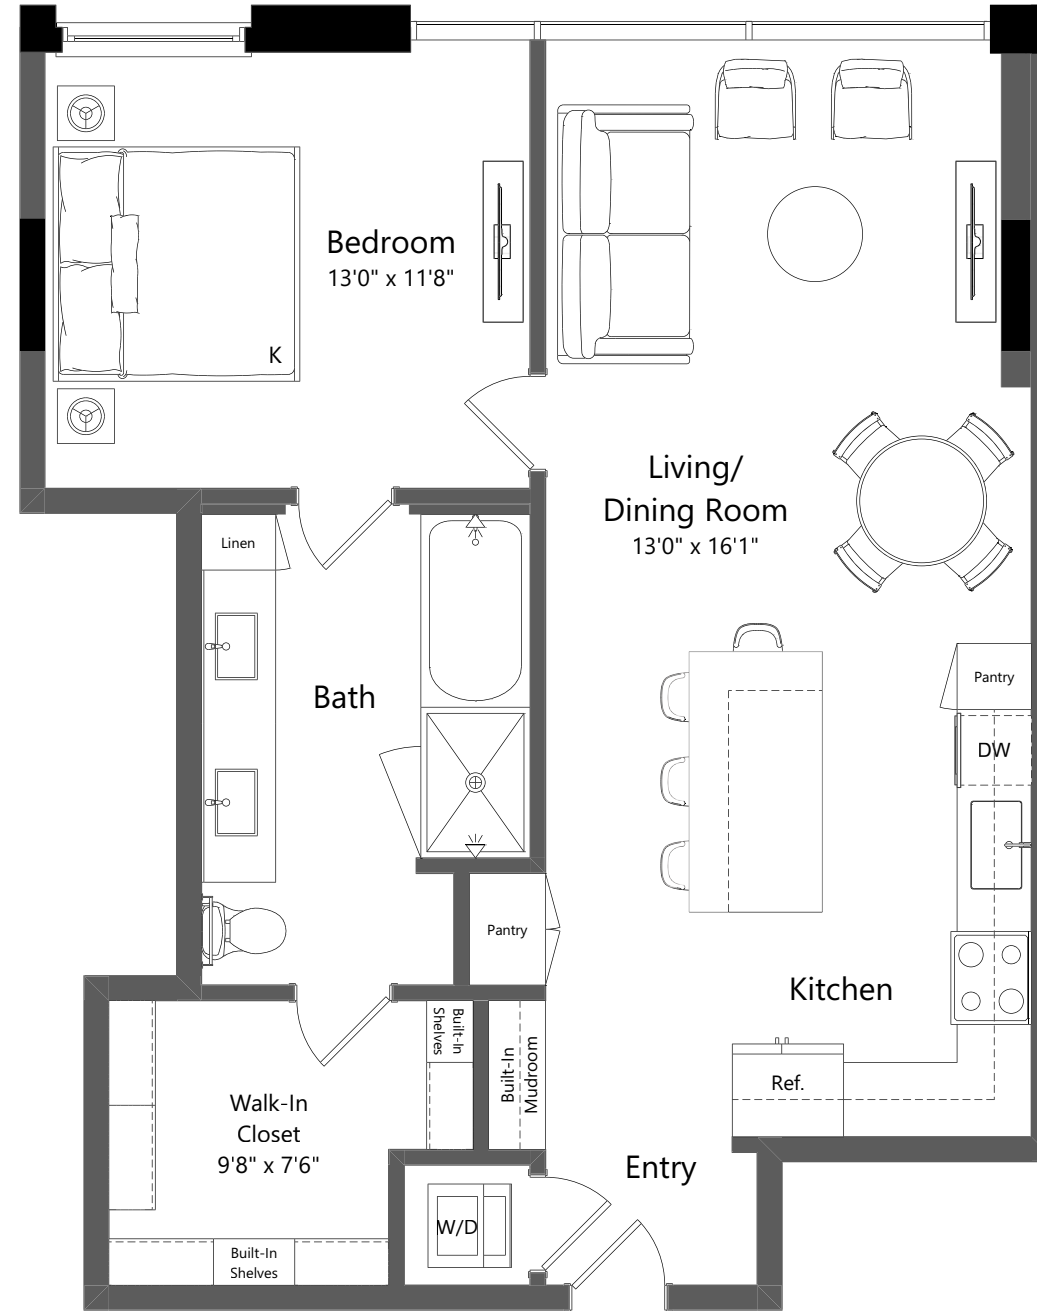

1 BED | 1 BATH
866 SQ. FT

FLOORS 6-28

Square footage and measurements as indicated on plan is approximate. Layouts shown at unit interiors are for general reference only and are not intended to depict precisely the actual as-built conditions. Furnishings not included.

AX