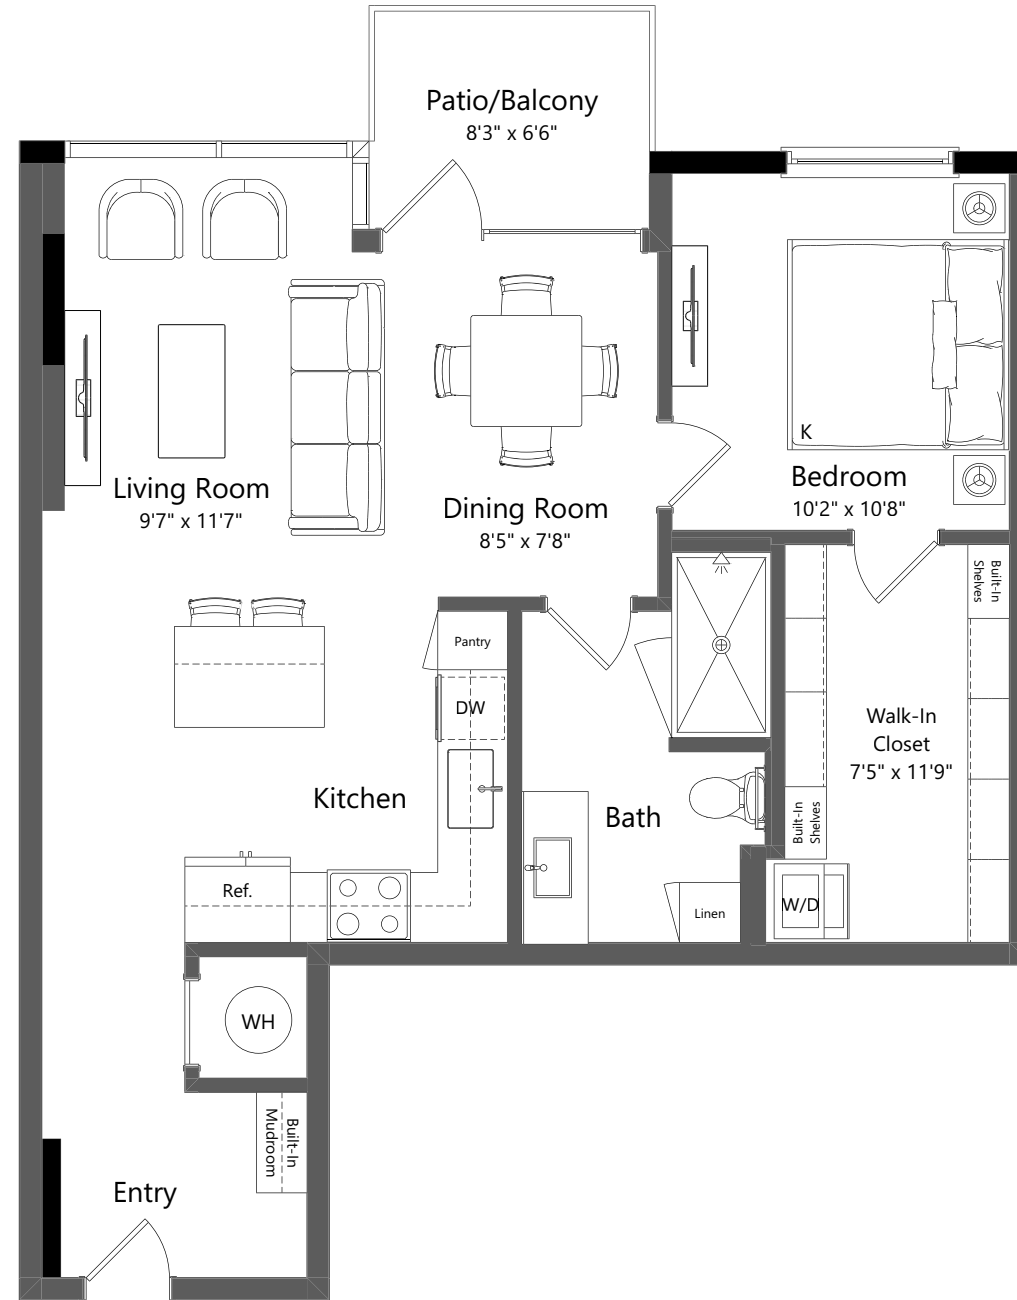

1 BED | 1 BATH
802 SQ. FT

FLOORS 6-28

Square footage and measurements as indicated on plan is approximate. Layouts shown at unit interiors are for general reference only and are not intended to depict precisely the actual as-built conditions. Furnishings not included.