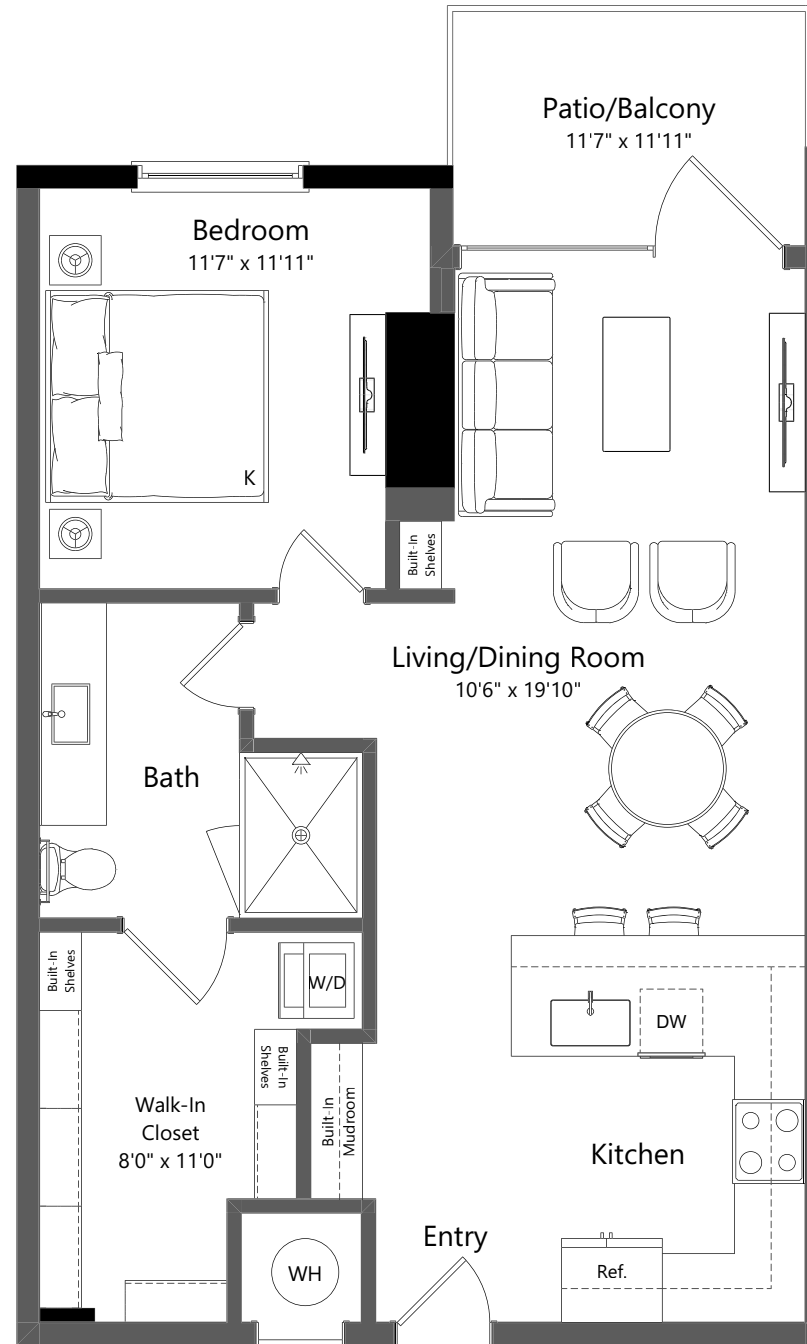

1 BED | 1 BATH
768 SQ. FT

FLOORS 6-15

Square footage and measurements as indicated on plan is approximate. Layouts shown at unit interiors are for general reference only and are not intended to depict precisely the actual as-built conditions. Furnishings not included.