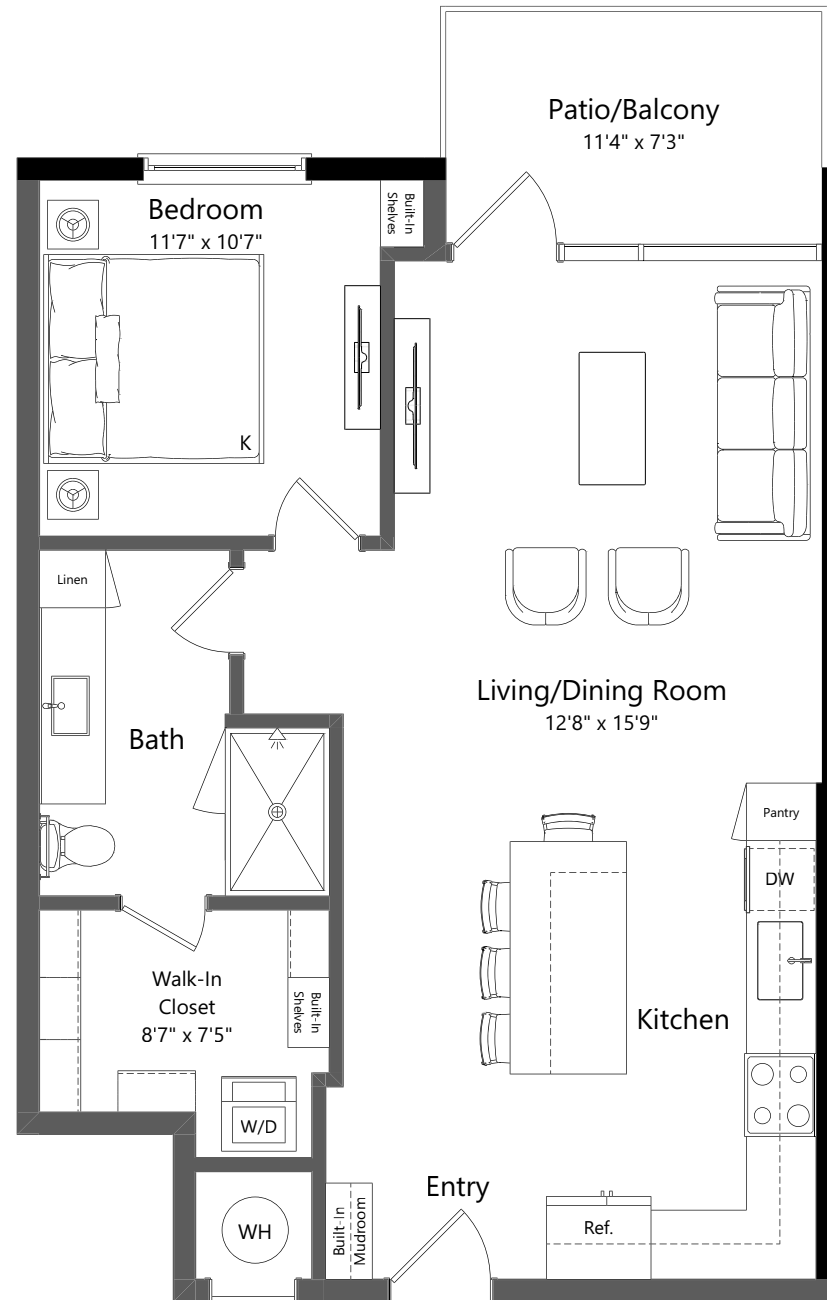

1 BED | 1 BATH
801 SQ. FT

FLOORS 7-27

Square footage and measurements as indicated on plan is approximate. Layouts shown at unit interiors are for general reference only and are not intended to depict precisely the actual as-built conditions. Furnishings not included.