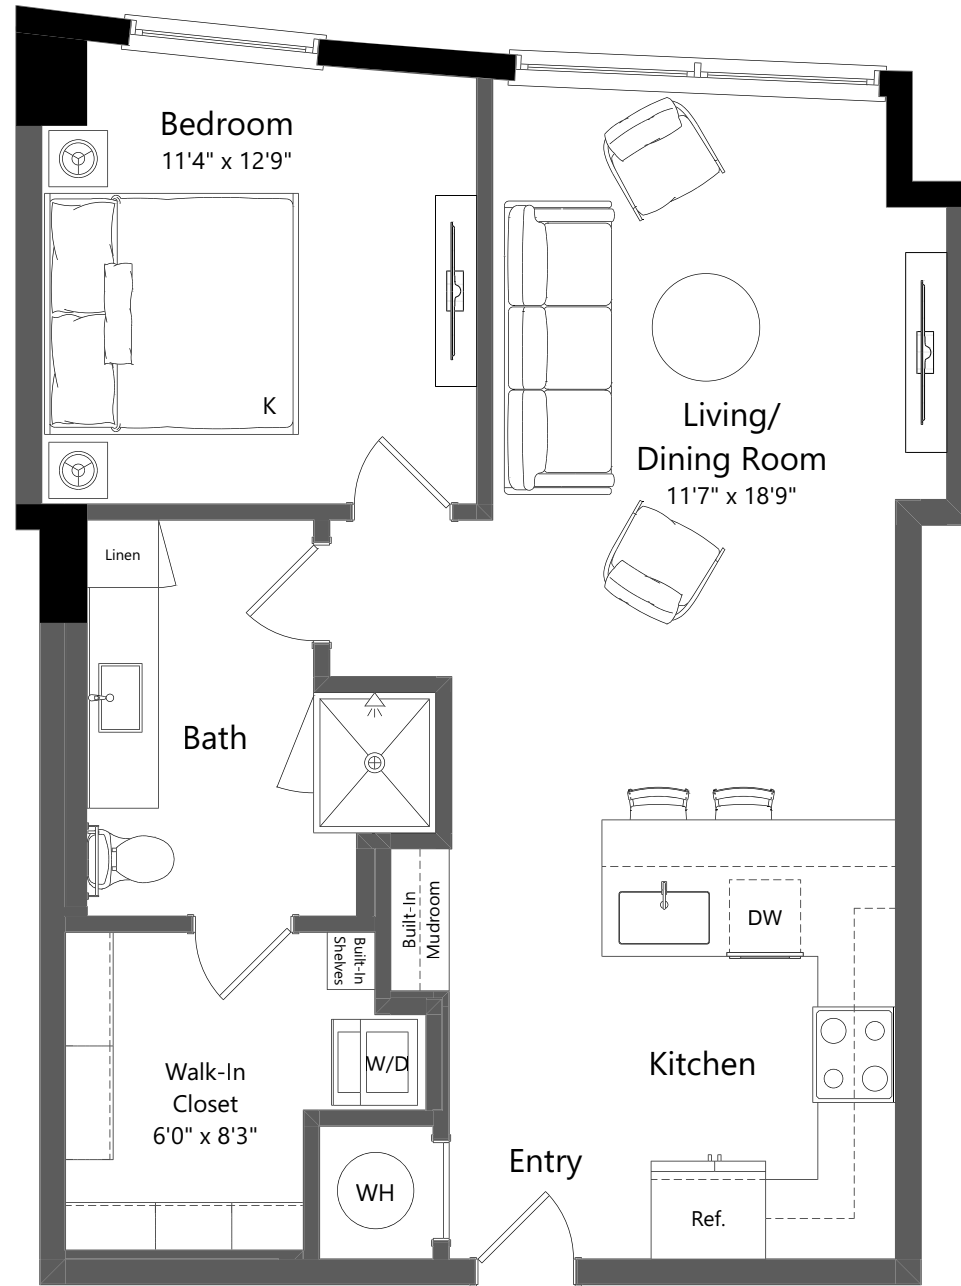

1 BED | 1 BATH
746 SQ. FT

FLOORS 6-22

Square footage and measurements as indicated on plan is approximate. Layouts shown at unit interiors are for general reference only and are not intended to depict precisely the actual as-built conditions. Furnishings not included.