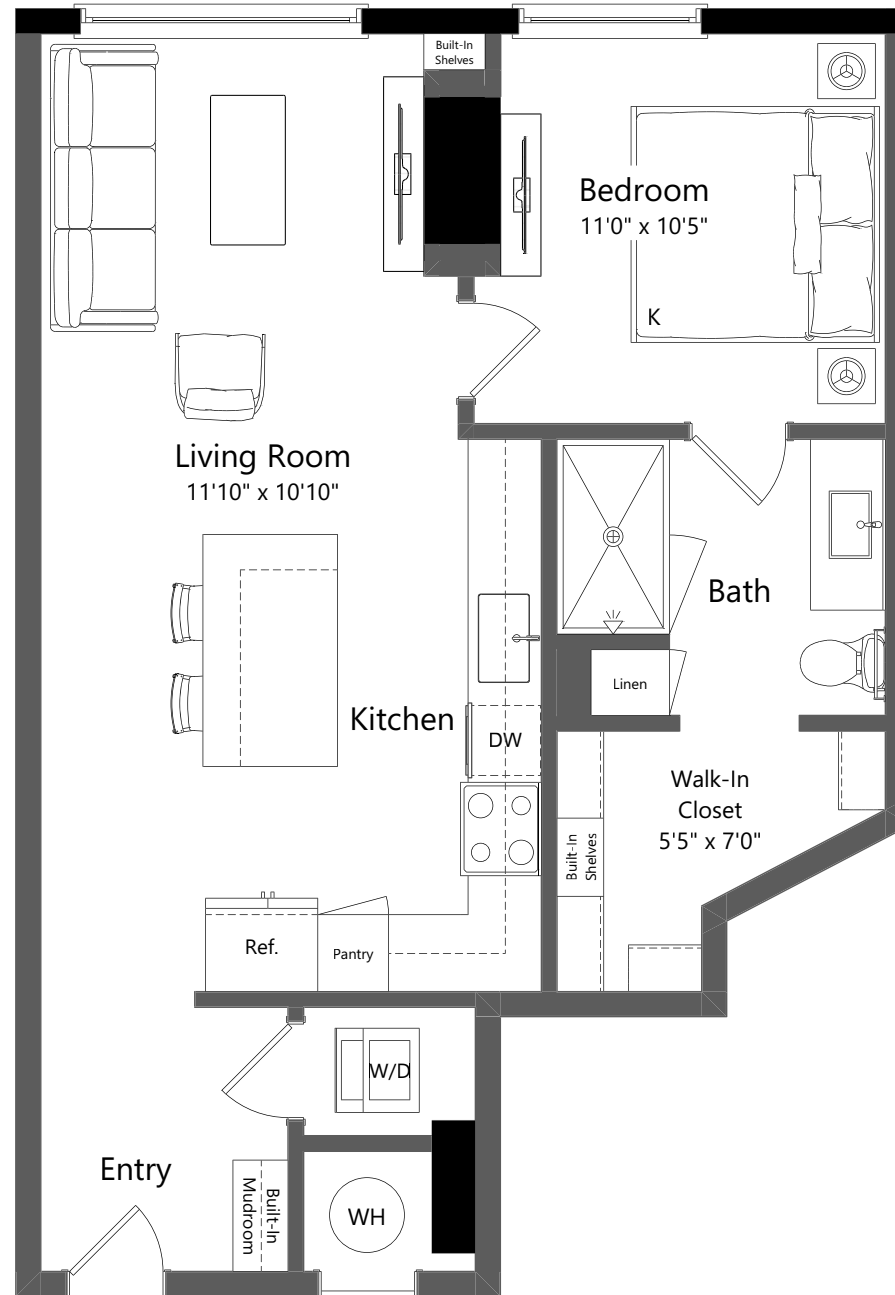

1 BED | 1 BATH  
719 SQ. FT

FLOORS 6-22

Square footage and measurements as indicated on plan is approximate. Layouts shown at unit interiors are for general reference only and are not intended to depict precisely the actual as-built conditions. Furnishings not included.