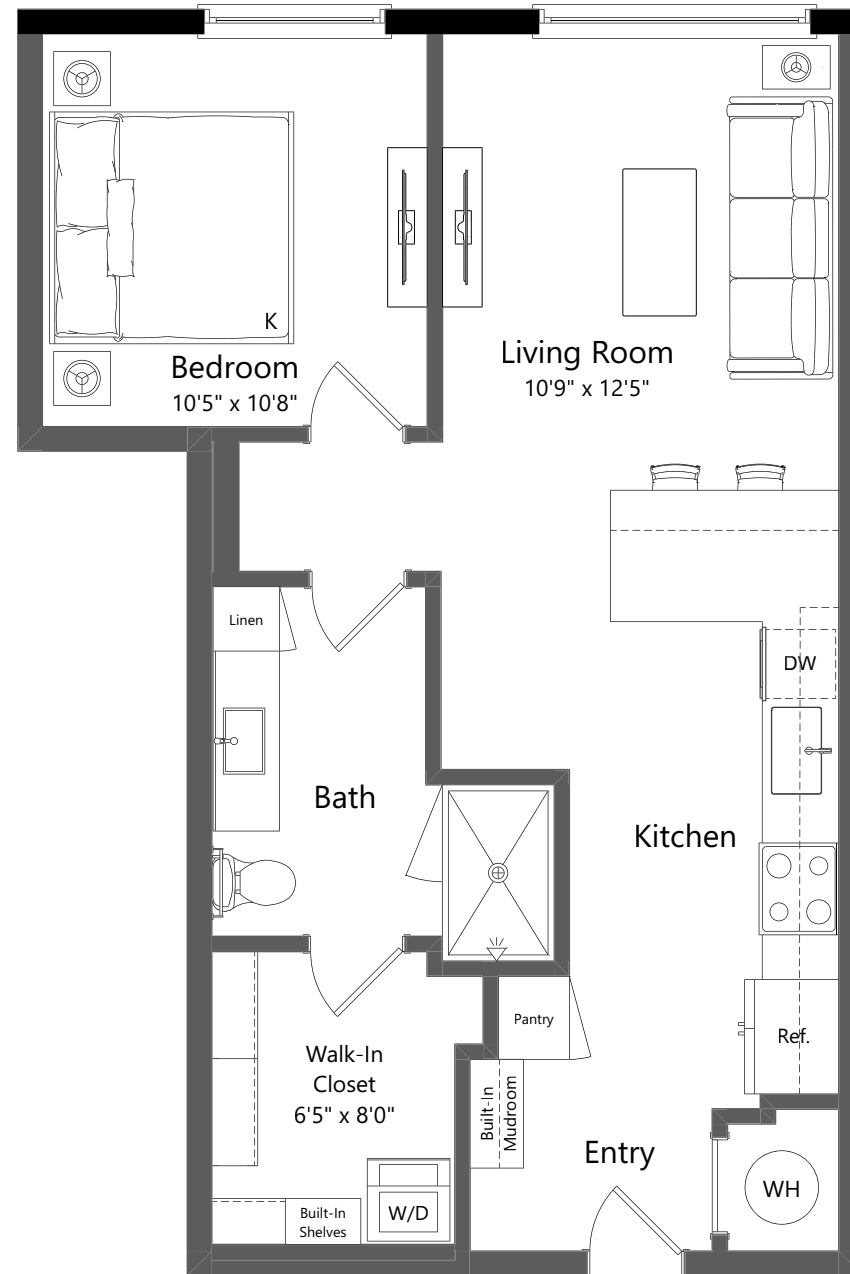

1 BED | 1 BATH
669 SQ. FT

FLOORS 6-15

Square footage and measurements as indicated on plan is approximate. Layouts shown at unit interiors are for general reference only and are not intended to depict precisely the actual as-built conditions. Furnishings not included.