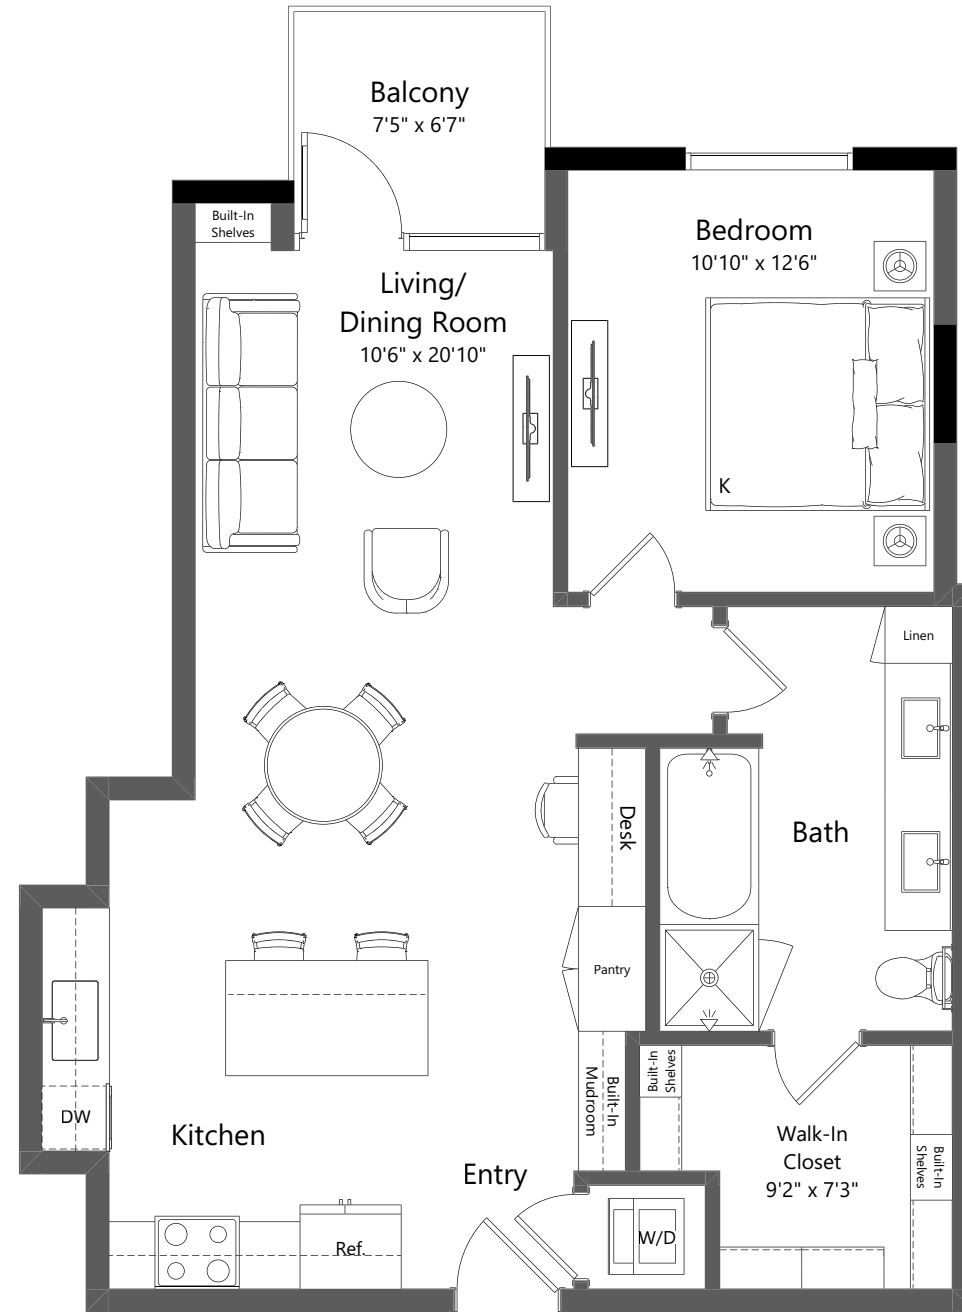

1 BED | 1 BATH  
858 SQ. FT

FLOORS 16-28

Square footage and measurements as indicated on plan is approximate. Layouts shown at unit interiors are for general reference only and are not intended to depict precisely the actual as-built conditions. Furnishings not included.