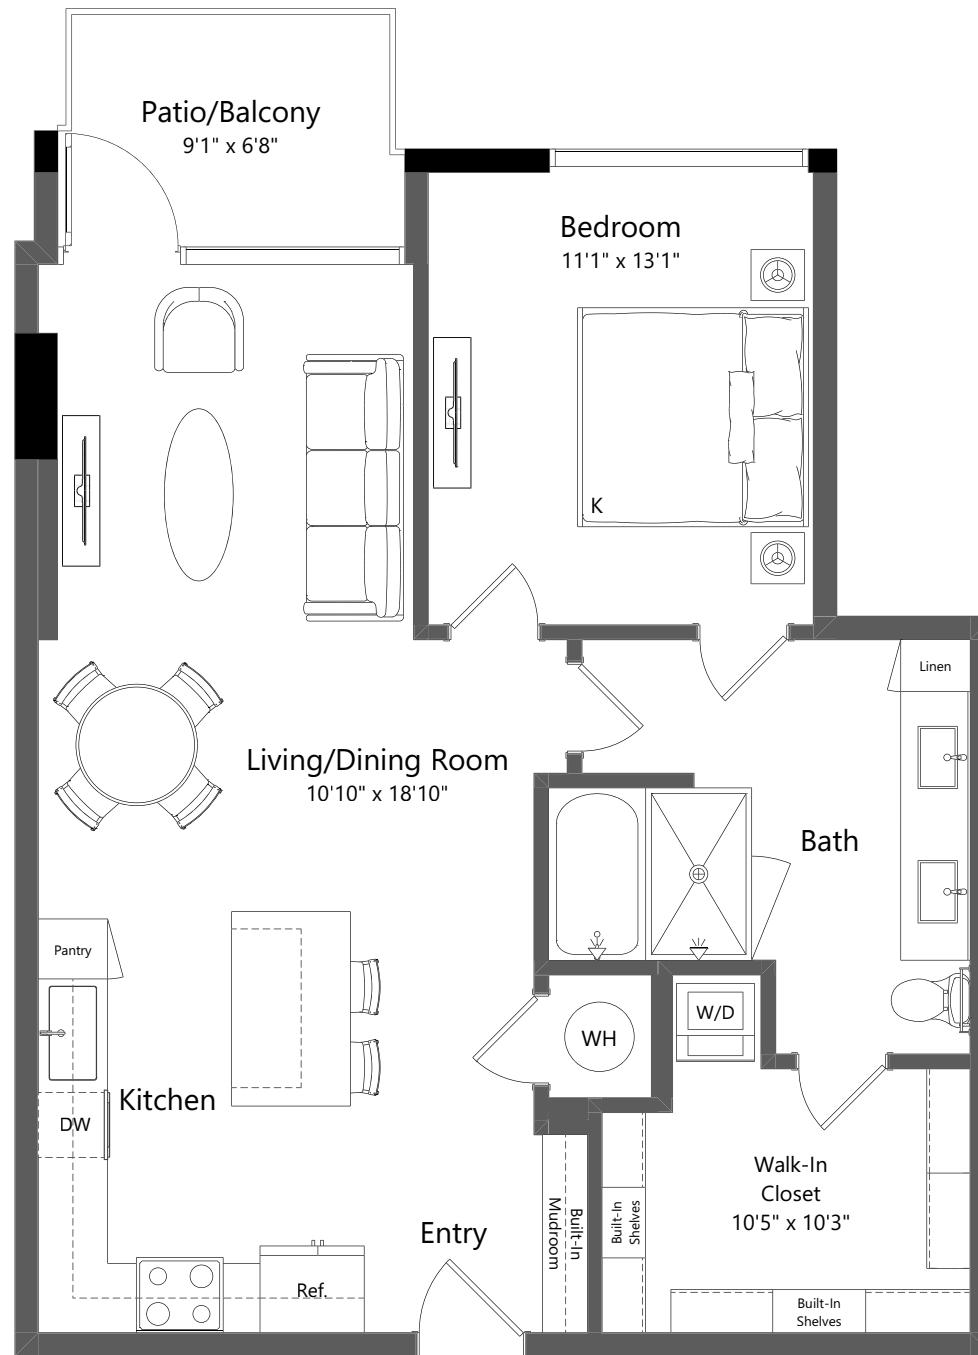

1 BED | 1 BATH
860 SQ. FT

FLOORS 16-28

Square footage and measurements as indicated on plan is approximate. Layouts shown at unit interiors are for general reference only and are not intended to depict precisely the actual as-built conditions. Furnishings not included.