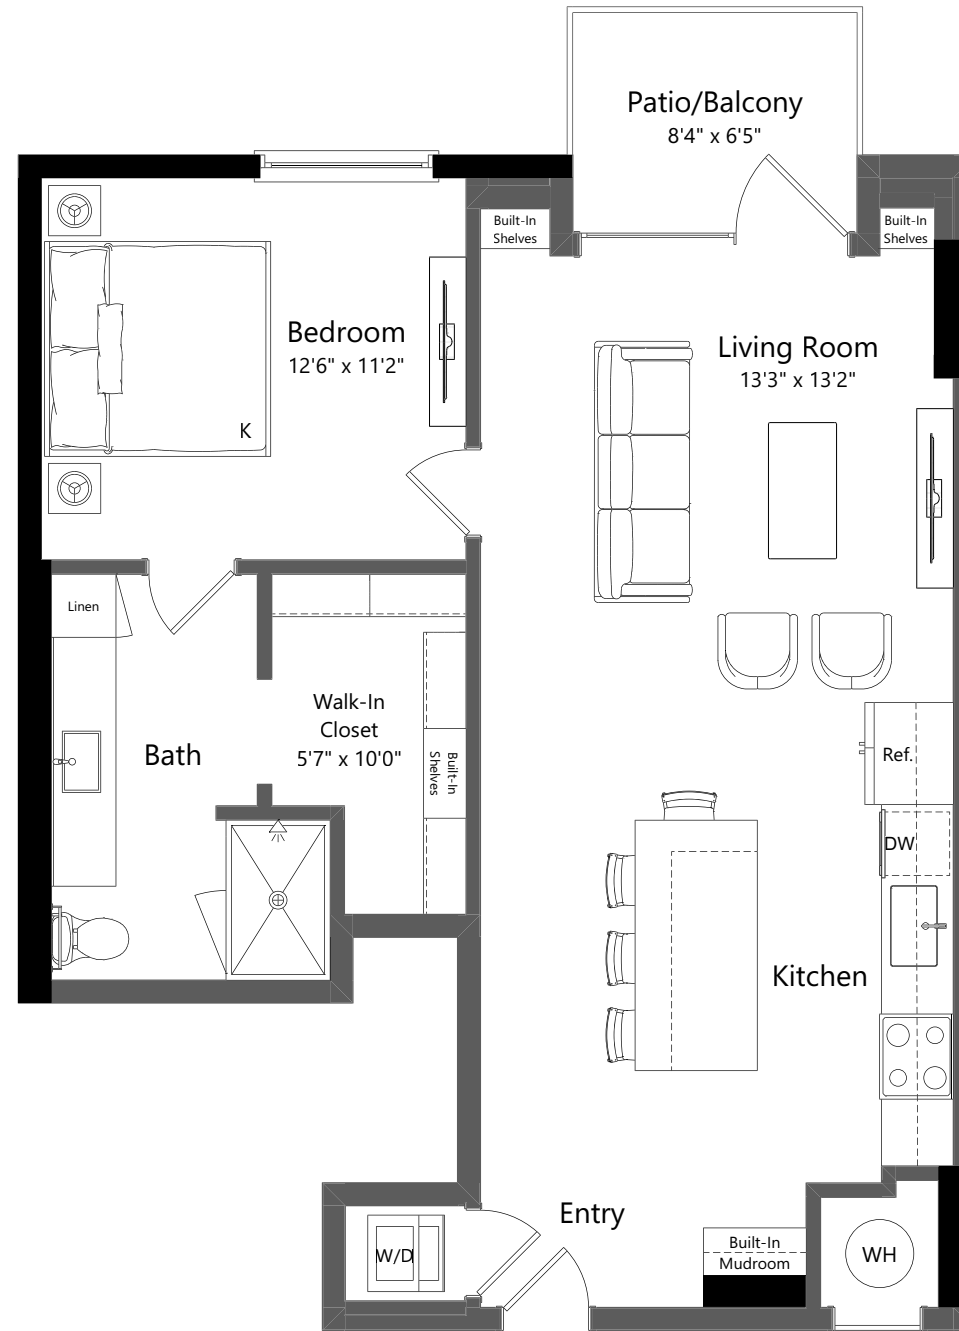

1 BED | 1 BATH
819 SQ. FT

FLOORS 6-28

Square footage and measurements as indicated on plan is approximate. Layouts shown at unit interiors are for general reference only and are not intended to depict precisely the actual as-built conditions. Furnishings not included.

A11