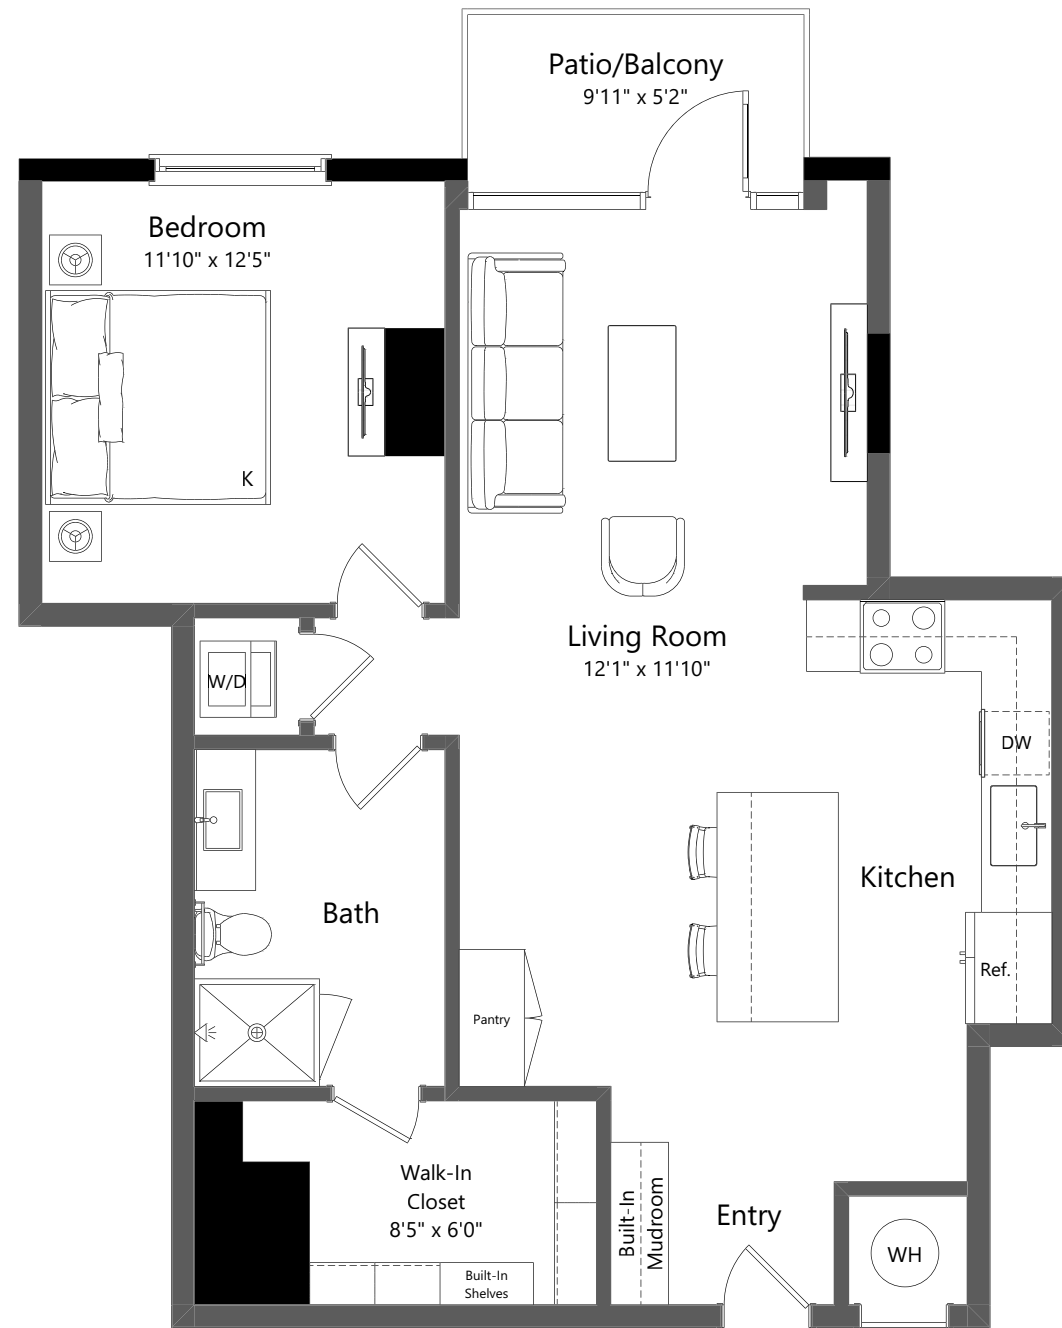

1 BED | 1 BATH
854 SQ. FT

FLOORS 16-28

Square footage and measurements as indicated on plan is approximate. Layouts shown at unit interiors are for general reference only and are not intended to depict precisely the actual as-built conditions. Furnishings not included.